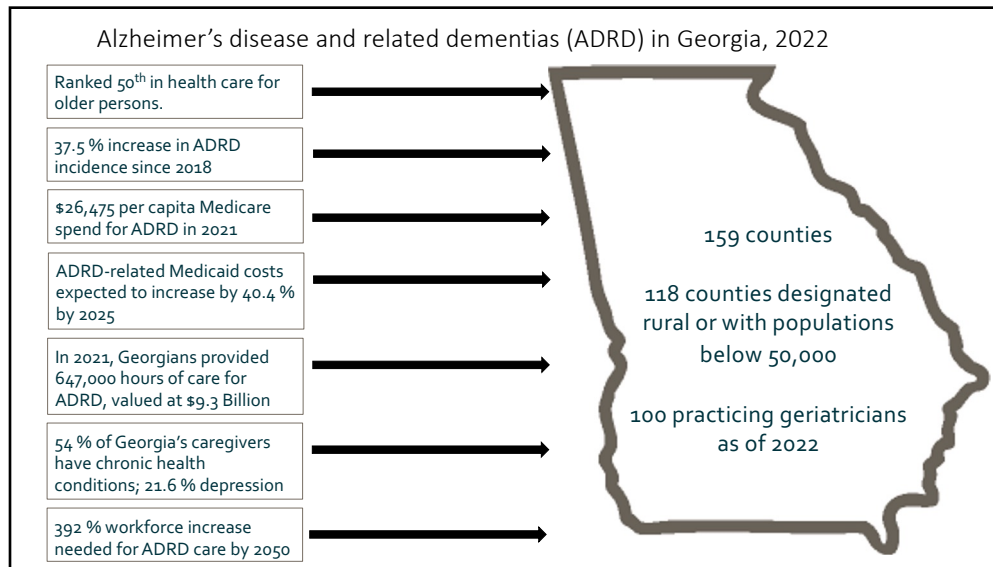

Community Engagement

Connecting Georgia communities with UGA resources to address critical locally-identified needs and opportunities

MICHELLE ELLIOTT
Director,
Archway Partnership

LISA RENZI-HAMMOND
Director, Institute of Gerontology
Co-Director, Cognitive Aging
Research and Education (CARE)
Associate Professor
College of Public Health

Public Service & Outreach
UNIVERSITY OF GEORGIA

outreach.uga.edu | 11

11

12